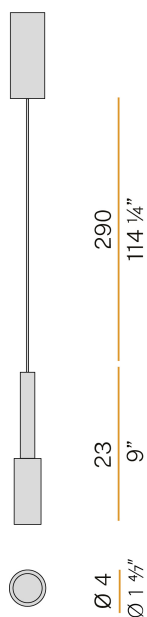

PANZERI

Tubino

220-240V AC ON-OFF
L07301.001.0501

● white

Data sheet

CODE	L07301.001.0501
SYSTEM POWER CONSUMPTION	6,5W
EFFICACY	56.5lm/W
LIGHT SOURCE	LED
LIGHT SOURCE LIFETIME	L70 (B50) 80.000h
COLOUR TEMPERATURE	2700K Ra>90
LIGHT DISTRIBUTION	diffused
POWER SUPPLY	220-240V AC
FREQUENCY	50/60Hz
ELECTRICAL CONFIGURATION	ON-OFF
DRIVER	integrated included
NOMINAL LUMINOUS FLUX	475lm
LUMEN OUTPUT	339lm
EFFICIENCY	71.4%
WEIGHT	0,51 Kg
PROTECTION DEGREE	IP20
COLOUR TOLLERANCES	SDCM 3
PACKING DIMENSIONS (CM)	12,0 x 24,0 x 13,0

Suspension lighting fixture for interiors, with direct light emission. Turned aluminium structure in white, champagne, mat black, bronze or titanium polyacrylic paint. Turned aluminium head in polyacrylic paint. Modelled polycarbonate diffuser with opaline finish. Turned brass end cap in polyacrylic paint. 2,9m (114,2") long suspension and power cable in transparent PVC. Power canopy with pickled sheet metal ceiling bracket and extruded aluminium covering in white, champagne, mat black, bronze or titanium polyacrylic paint.

Technical drawing

Polar diagram